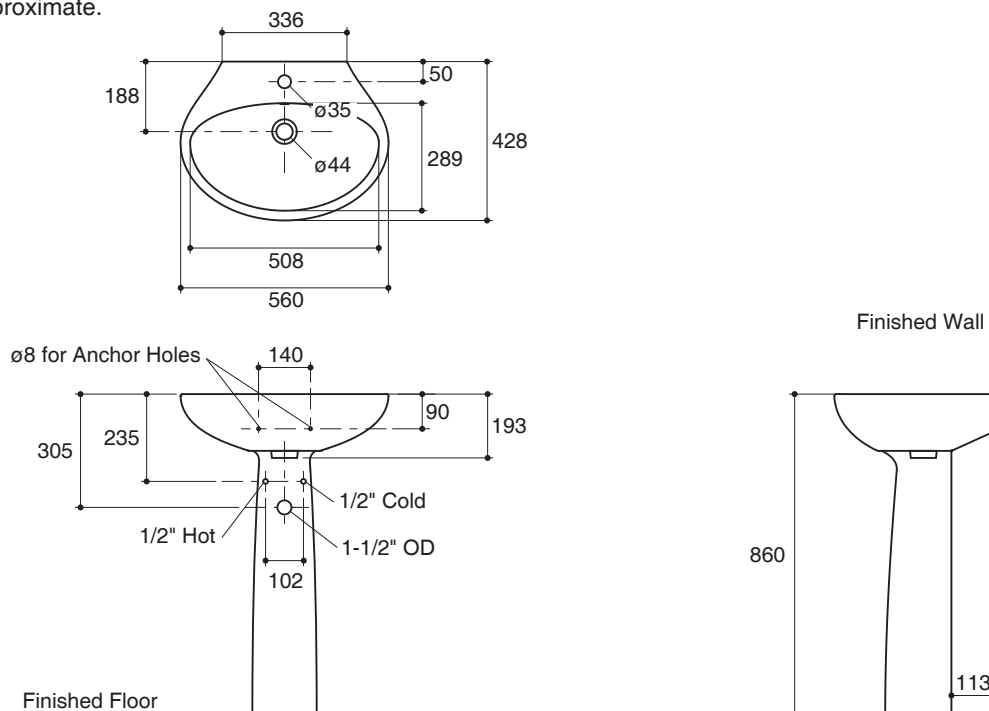

Features

- Vitreous china
- Pedestal lavatory
- Single-hole
- With overflow
- 560 x 428 x 860 mm

Codes/Standards Applicable

Specified model meets or exceeds the following

- TIS 791-2544

PEDESTAL LAVATORY K-17298X/K-17299X

Technical Information

Fixture:	
Water depth	103 mm
Drain hole	44 mm D.
*Approximate measurements for comparison only.	

Installation Notes

Install this product according to the installation guide.

Specified Model

Model	Description	Color/Finished
K-17298X	Kanok basin, single-hole	WK: White
K-17299X	Kanok pedestal	WK: White

Dimensions are approximate.
Unit: mm

Note: The recommended dimension for installation can be adjusted according to user preferences and layout.

Product Diagram